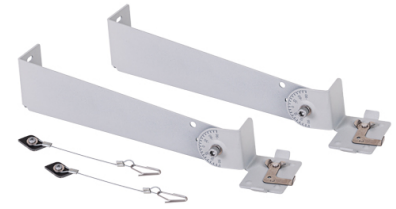

## GWAL30-Bracket-S

### About Product

---

LEDiLINE wall bracket

### Technical Information

---

accessory Name:	Mounting bracket GWAL30-Bracket-S
Catalogue Code/product code:	GWAL30-Bracket-S
Body Material:	Steel sheet
Body Coating:	Powder coated
Body Color:	Silver
RAL:	RAL9006
Packaging type:	Nylon cover and carton
Accessory Characteristic:	Adjustable to desired angle