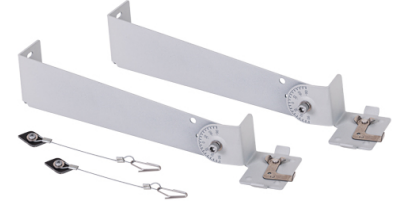

GWAL30-Bracket-S

About Product

LEDiLINE wall bracket

Technical Information

accessory Name:	Mounting bracket GWAL30-Bracket-S
Catalogue Code/product code:	GWAL30-Bracket-S
Body Material:	Steel sheet
Body Coating:	Powder coated
Body Color:	Silver
RAL:	RAL9006
Packaging type:	Nylon cover and carton
Accessory Characteristic:	Adjustable to desired angle