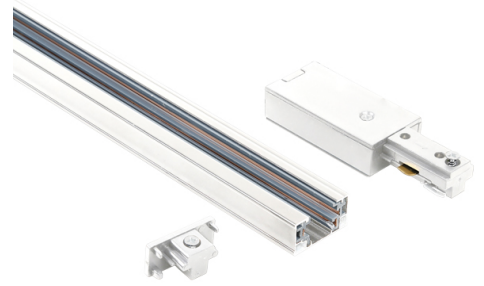

## GTAP1STRACK100EC-W

### About Product

---

One-meter single-pole surface mount track with end cap and live end piece, White

### Technical Information

---

accessory Name: One-meter single-pole surface mount track in white GTAP1STRACK100EC-W

Catalogue Code/product code: GTAP1STRACK100EC-W

Body Material: -

Body Coating: -

Body Color: White