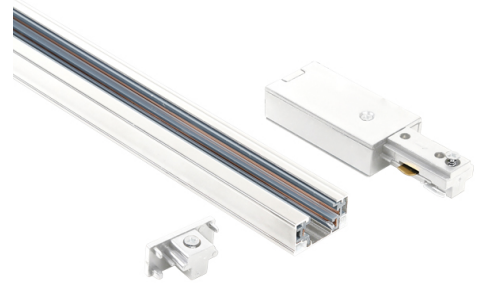

GTAP1STRACK100EC-W

About Product

One-meter single-pole surface mount track with end cap and live end piece, White

Technical Information

accessory Name: One-meter single-pole surface mount track in white GTAP1STRACK100EC-W

Catalogue Code/product code: GTAP1STRACK100EC-W

Body Material: -

Body Coating: -

Body Color: White

RAL: -

Packaging type: Carton

Weight(Kg): 0.6