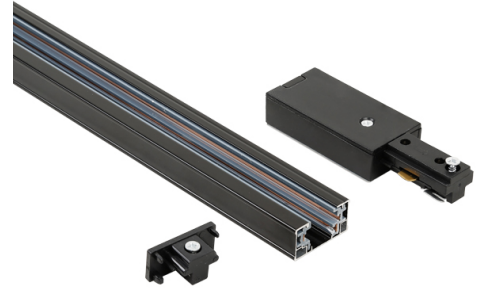

GTAP1STRACK100EC-BL

About Product

One-meter single-pole surface mount track with end cap and live end piece, Black

Technical Information

accessory Name: One-meter single-pole surface mount track in black GTAP1STRACK100EC-BL

Catalogue Code/product code: GTAP1STRACK100EC-BL

Body Color: Black

RAL: -

Packaging type: Carton

Weight(Kg): 0.6